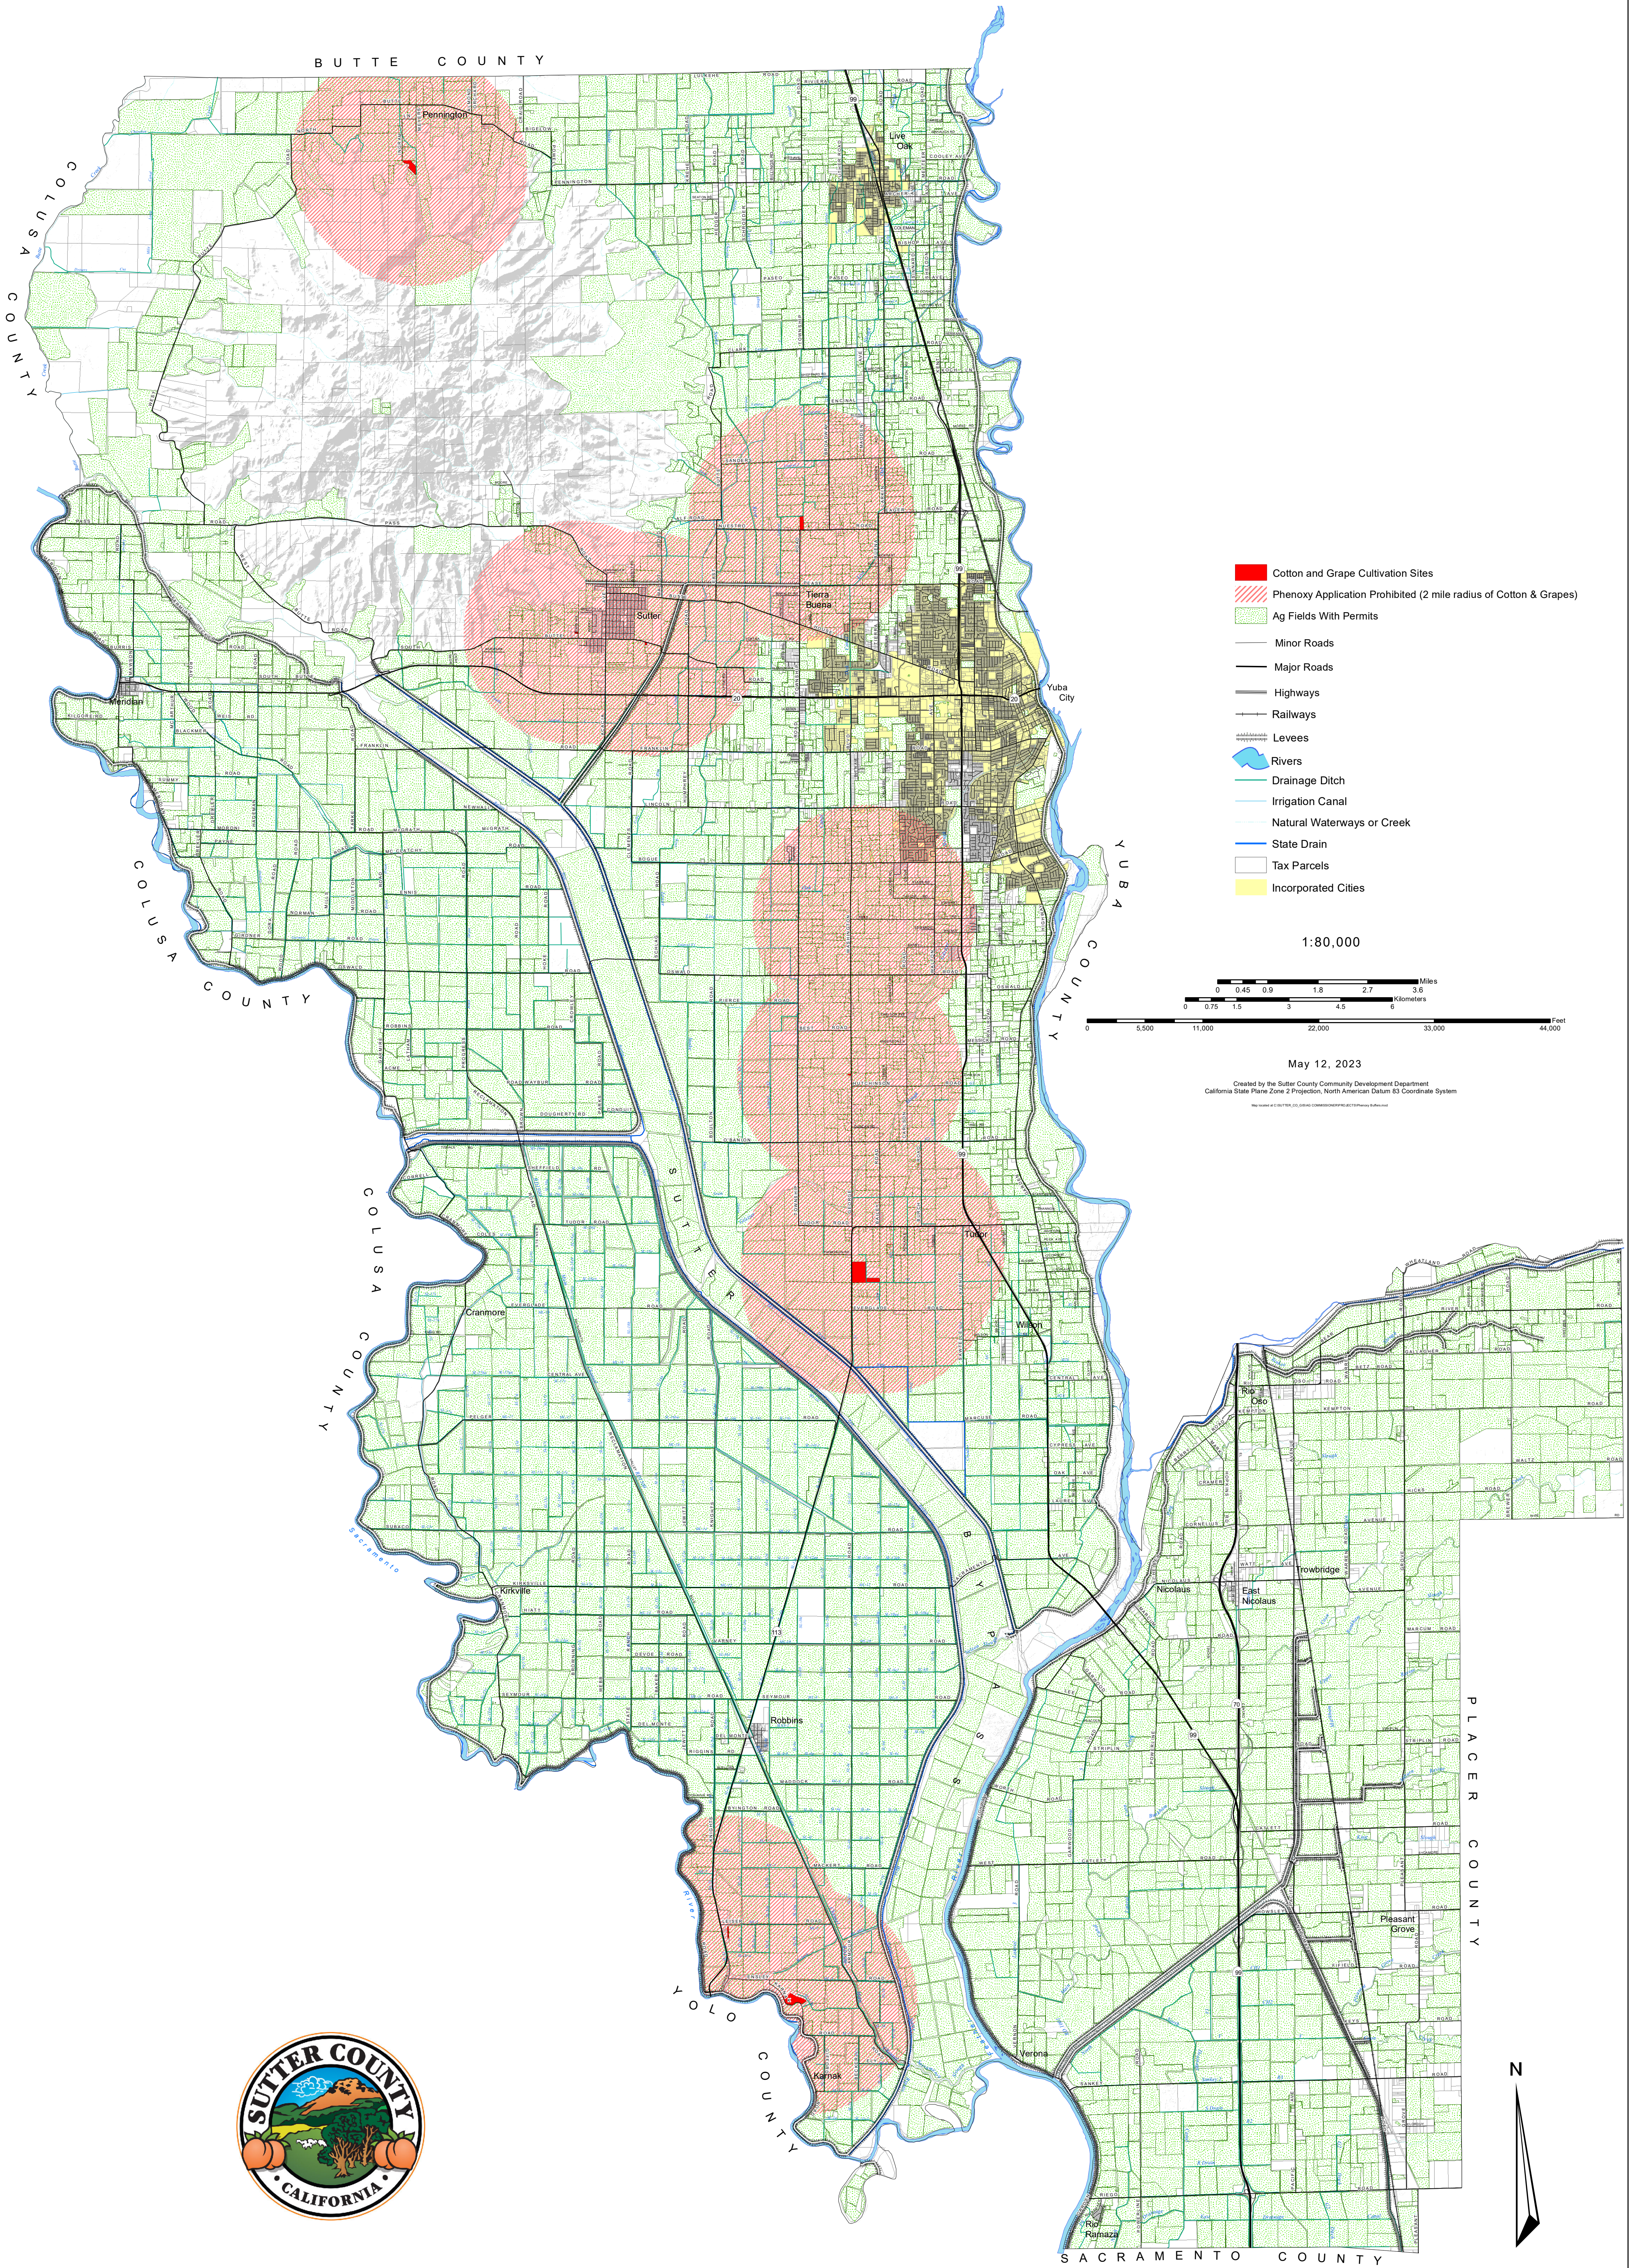

PHENOXY APPLICATION PROHIBITED TWO MILE RADIUS OF COTTON AND GRAPE FIELDS

- Cotton and Grape Cultivation Sites
- ▨ Phenoxy Application Prohibited (2 mile radius of Cotton & Grapes)
- Ag Fields With Permits
- Minor Roads
- Major Roads
- Highways
- Railways
- Levees
- ~ Rivers
- Drainage Ditch
- Irrigation Canal
- Natural Waterways or Creek
- State Drain
- Tax Parcels
- Incorporated Cities

1:80,000

May 12, 2023