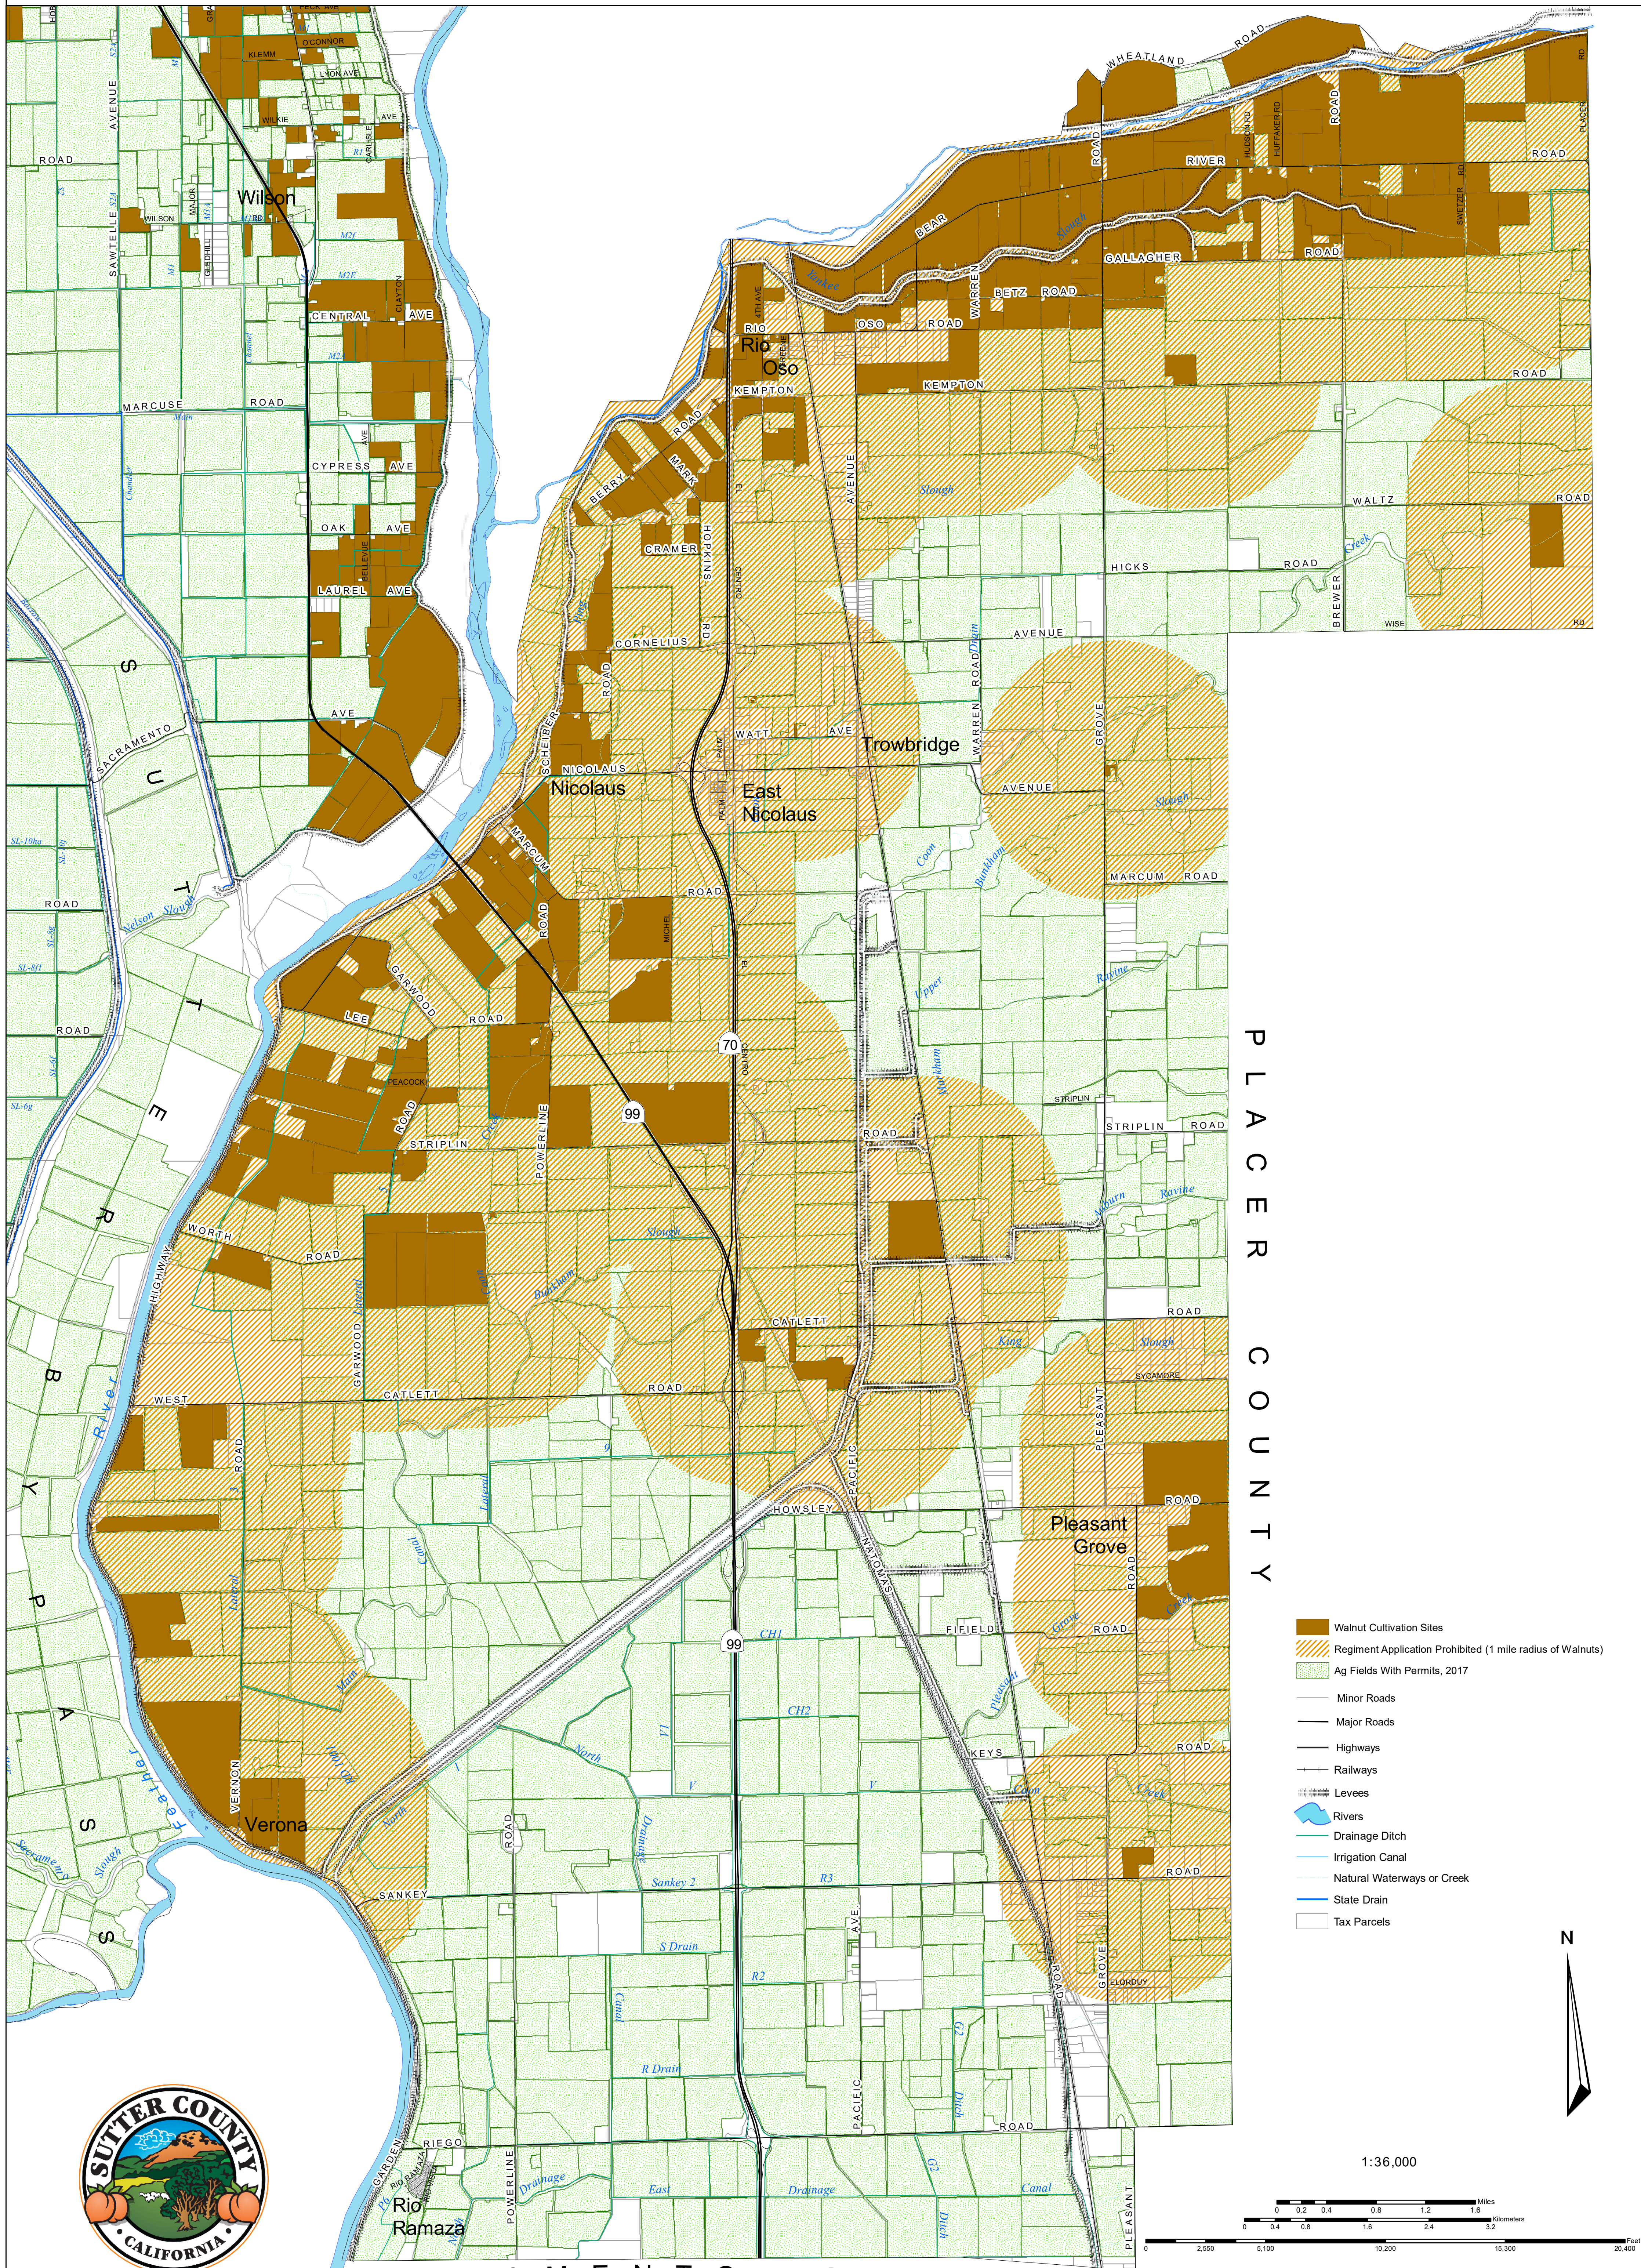

AERIAL REGIMENT APPLICATION PROHIBITED ONE MILE RADIUS OF WALNUT FIELDS SOUTH COUNTY

PLACER COUNTY

- Walnut Cultivation Sites
- Regiment Application Prohibited (1 mile radius of Walnuts)
- Ag Fields With Permits, 2017
- Minor Roads
- Major Roads
- Highways
- Railways
- Levees
- Rivers
- Drainage Ditch
- Irrigation Canal
- Natural Waterways or Creek
- State Drain
- Tax Parcels

1:36,000

S A C R A M E N T O C O U N T Y